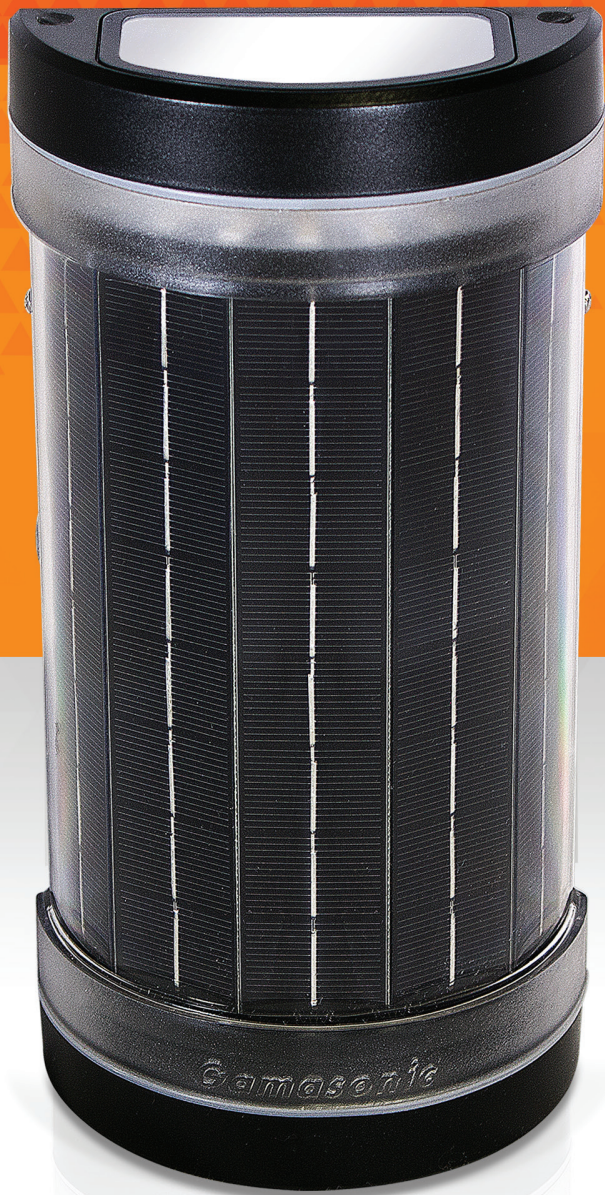

SOLAR POWERED • NO ELECTRICAL WIRING

# INFINITY SOLAR UP AND DOWN WALL LIGHT

With their indirect up and down lighting and subtle shadow effects, wall fixtures create an unusual effect due to dualcolor light.

- Powered by efficient Mono-crystalline Solar Panels
- Exterior Construction ABS rigid resin
- Automatic dusk to dawn operation
- Dual Color Bright (6000K) / Warm (3100K) White
- Duration will last 12 hours once all batteries have been fully charged in the direct sun
- Maintenance free
- (1) Li-Ion Rechargeable Batteries Included (3.2V/3000mAh)
- (2) Exterior switches (Low/Off/High) / (Bright/Warm)
- Black finish

Model #		Part #		Dimensions (in)		LED color	
GS-120		120010		4.8 x 3.74 x 9.44		Bright White / Warm White	
Pkg. Qty.	Pkg. Size (in)	Pkg. Wgt (lbs)	Master Case Qty.	Master Case (Lbs)	UPC		
1	2.31 x 6.25 x 5	2.31	10	14.3	859641007257		