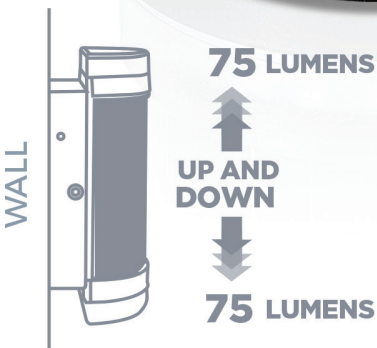

# INFINITY SOLAR UP AND DOWN WALL LIGHT

With their indirect up and down lighting and subtle shadow effects, wall fixtures create an unusual effect due to dualcolor light.

- Powered by efficient Mono-crystalline Solar Panels
- Exterior Construction ABS rigid resin
- Automatic dusk to dawn operation
- Dual Color Bright (6000K) / Warm (3100K) White
- Duration will last 12 hours once all batteries have been fully charged in the direct sun
- Maintenance free
- (1) Li-Ion Rechargeable Batteries Included (3.2V/3000mAh)
- (2) Exterior switches (Low/Off/High) / (Bright/Warm)
- Black finish

Model #		Part #		Dimensions (in)		LED color	
GS-120		120010		4.8 x 3.74 x 9.44		Bright White / Warm White	
Pkg. Qty.	Pkg. Size (in)	Pkg. Wgt (lbs)	Master Case Qty.	Master Case (Lbs)	UPC		
1	2.31 x 6.25 x 5	2.31	10	14.3	859641007257		