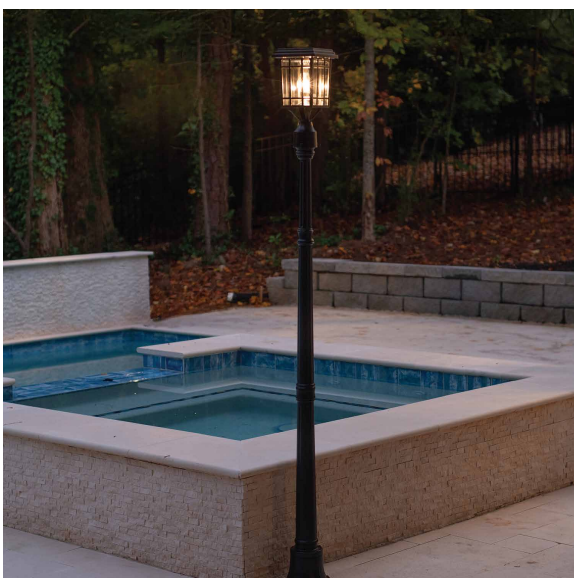

Prairie Bulb Solar Light – Wall/Pier/3" Fitter Mounts

Part #114B033 | NOW $67.97 WAS $79.97

Made from durable cast aluminum with a black finish and features weather-resistant construction. It emits 50 lumens of warm white light (2700K) and lasts up to 8 hours on a full charge. This solar light comes with 3 versatile mounting options:

it can be mounted on a wall, installed on a flat surface with a pier mount, or placed on a 3" diameter pole for easy installation in various outdoor settings. Perfect for illuminating patios, walkways, or other outdoor areas.

[Click here to watch product video](#)